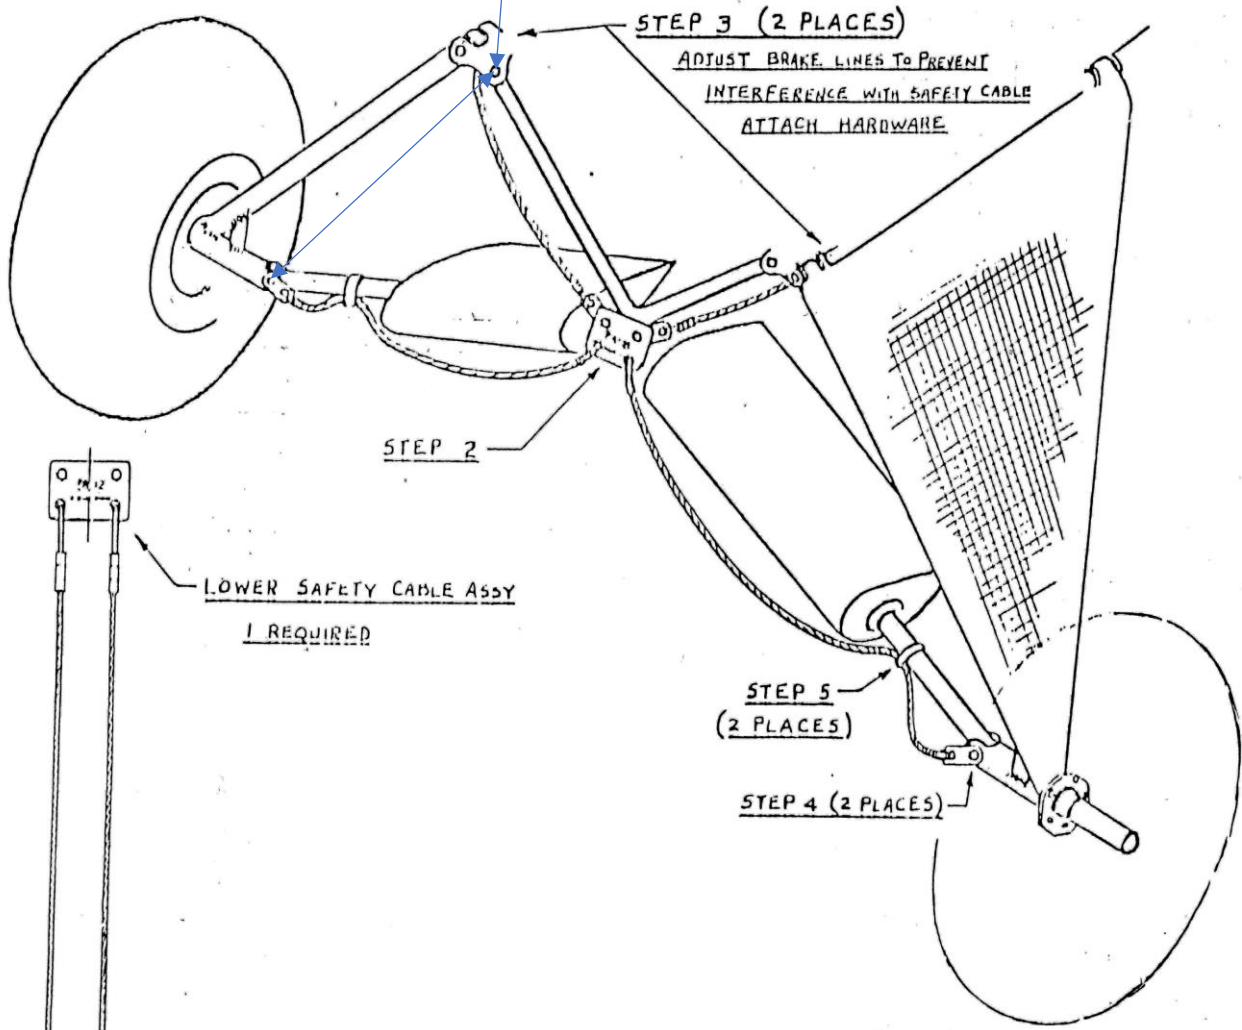

Dimension from center of bolt hole to center of bolt hole:
Standard Gear: 24"
3" extended Gear: 27"
6" extended Gear: 30"

UPPER SAFETY CABLE ASSY ~ 2 REQUIRED

LOWER SAFETY CABLE ASSY

1 REQUIRED